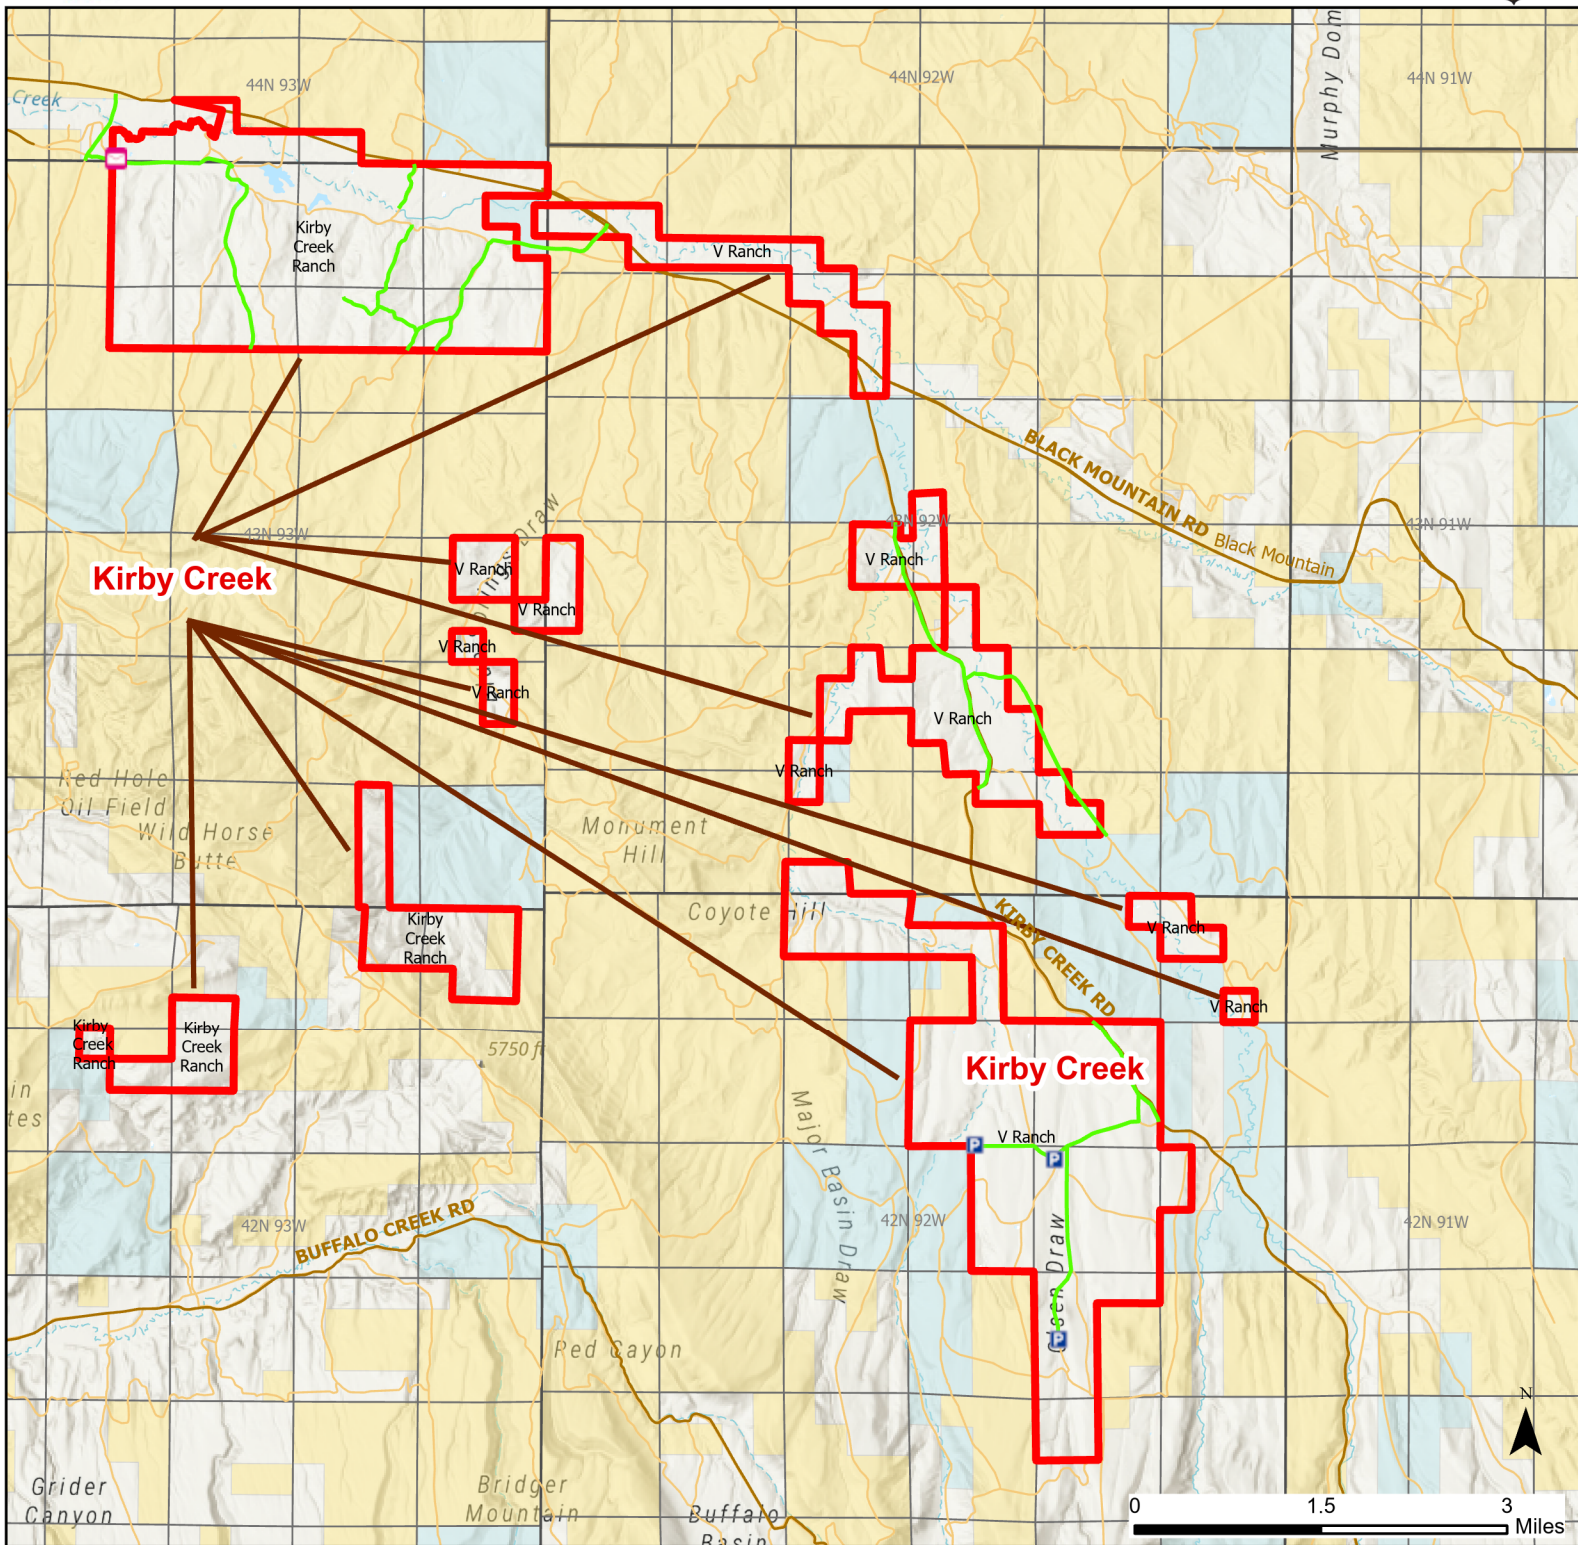

Kirby Creek Hunter Management Area

2023 Hunt
Season

Species allowed to hunt: Partridge, Antelope, Deer, Elk

See Ranch Rules for More Information and Restrictions

Hunter Management Area rules apply only to those lands enrolled in the HMA.

This map is for visual use, assistance and general location only, does not represent a survey, and is not to be used for legal conveyance. Hunt Area boundaries are approximate, consult Game and Fish Hunting Regulations for descriptions and restrictions. Access to these private lands for any commercial activity must be gained by contacting the individual landowner(s) directly.